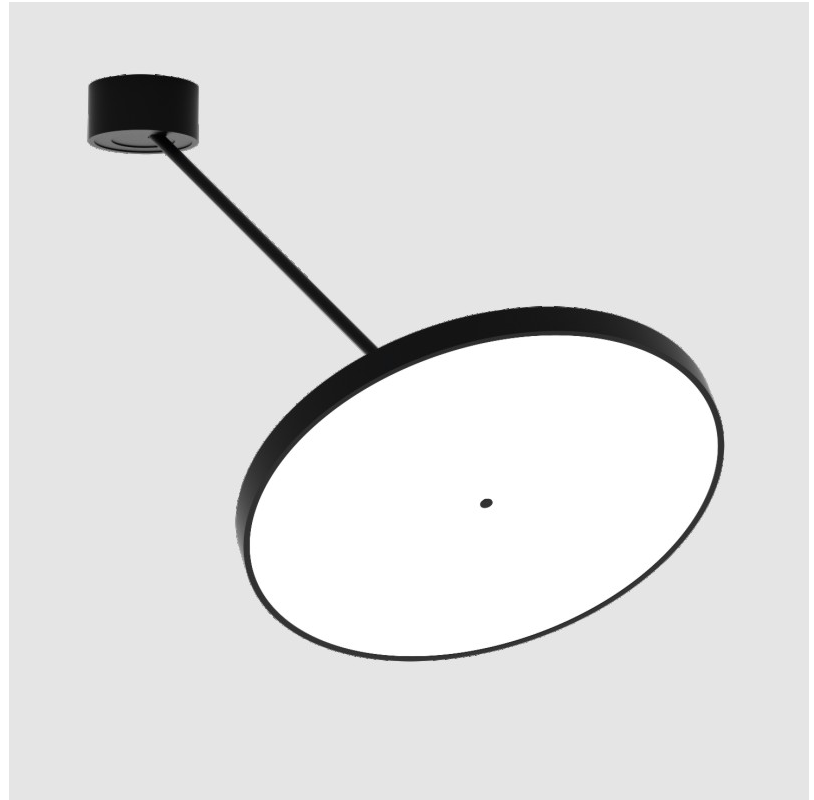

GENERAL

Series: Sign Diva Dancer
Subseries: Sign Diva Dancer
Partner: Prolicht
Division: Architectural
Installation: Suspension
Product Type: Pendant
Mounting Location: Ceiling
Light Distribution: Adjustable

PHYSICAL

Shape: Round
Diameter (mm): 570
Diameter (in): 22 7/16
Height (mm): 870
Depth (mm): 72
Height (in): 34 1/4
Depth (in): 2 13/16
Extension (mm): 750
Extension (in): 29 1/2
Weight (kg): 4.660
Weight (lbs): 10.273
Diffuser: PMMA - Opal / Micro-Prism / Sparkling Secret / Vintage Industrial
Fixture Finish: SSR / BKV / CWI / CRY / HAB / UFT / ITA / RUA / FTG / MYG / LOD / PUS / FRO / FUP / KIA / POP / BLS / SPG / MEY / GOH / CHC / COM / ABZ / JAG / OBR / MOS / ROR
Fixture Material: PMMA / Extruded Aluminum / Steel

ELECTRICAL

Lamp Type: LED (Zhaga Standard)
Input Wattage (W): 49
Dimming: Tri-Mode (Non-Dimming and Phase Dimming (120Vac only) and 0-10V Dimming)
Driver Included: Yes
Driver Location: Integrated
Driver Type: Constant Current - Universal
Driver Class: Class 2
Input Voltage (V): 120 - 277
Constant Current (MA): 350

LED

Color Temperature (*K): 2700 / 3000 / 3500 / 4000
Max. Delivered Lumen (lm): 4978 / 5337 / 5384 / 5494
Nominal Lumen (lm): 6199 / 6646 / 6705 / 6842
CRI: >90 CRI
Lamp Life (hrs): 50000

OPTICAL

Adjustability: Rotational Canopy 170°; Tilting Canopy ±50°; Tilting Head ±90°

RATINGS AND CERTIFICATIONS

Certified By: Certified for North American Standards
IP rating: IP20