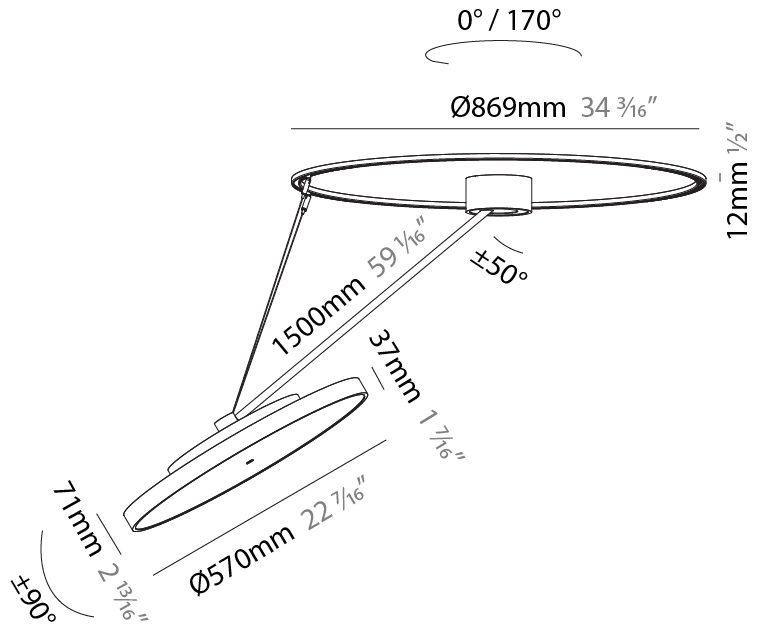

GENERAL

Series: Sign Diva Dancer
Subseries: Sign Diva Dancer
Partner: Prolicht
Division: Architectural
Installation: Suspension
Product Type: Pendant
Mounting Location: Ceiling
Light Distribution: Adjustable

PHYSICAL

Shape: Round
Diameter (mm): 570
Diameter (in): 22 7/16
Height (mm): 1620
Height (in): 63 3/4
Weight (kg): 6.0
Weight (lbs): 13.22
Diffuser: PMMA - Opal / Micro-Prism / Sparkling Secret / Vintage Industrial
Fixture Finish: SSR / BKV / CWI / CRY / HAB / UFT / ITA / RUA / FTG / MYG / LOD / PUS / FRO / FUP / KIA / POP / BLS / SPG / MEY / GOH / CHC / COM / ABZ / JAG / OBR / MOS / ROR
Fixture Material: PMMA / Extruded Aluminum / Steel

ELECTRICAL

Lamp Type: LED (Zhaga Standard)
Input Wattage (W): 58.3
Total Output Wattage (W): 46.9
Dimming: Tri-Mode (Non-Dimming and Phase Dimming (120Vac only) and 0-10V Dimming)
Driver Included: Yes
Driver Location: Integrated
Driver Type: Constant Current - Universal
Driver Class: Class 2
Input Voltage (V): 120 - 277
Constant Current (MA): 350

LED

Color Temperature (°K): 3000 / 3500 / 4000
Max. Delivered Lumen (lm): 6120 / 6233 / 6360
CRI: >90 CRI
Lamp Life (hrs): 50000

OPTICAL

Adjustability: Rotational Canopy 170°; Tilting Canopy ±50°; Tilting Head ±90°

RATINGS AND CERTIFICATIONS

Certified By: Certified for North American Standards
IP rating: IP20