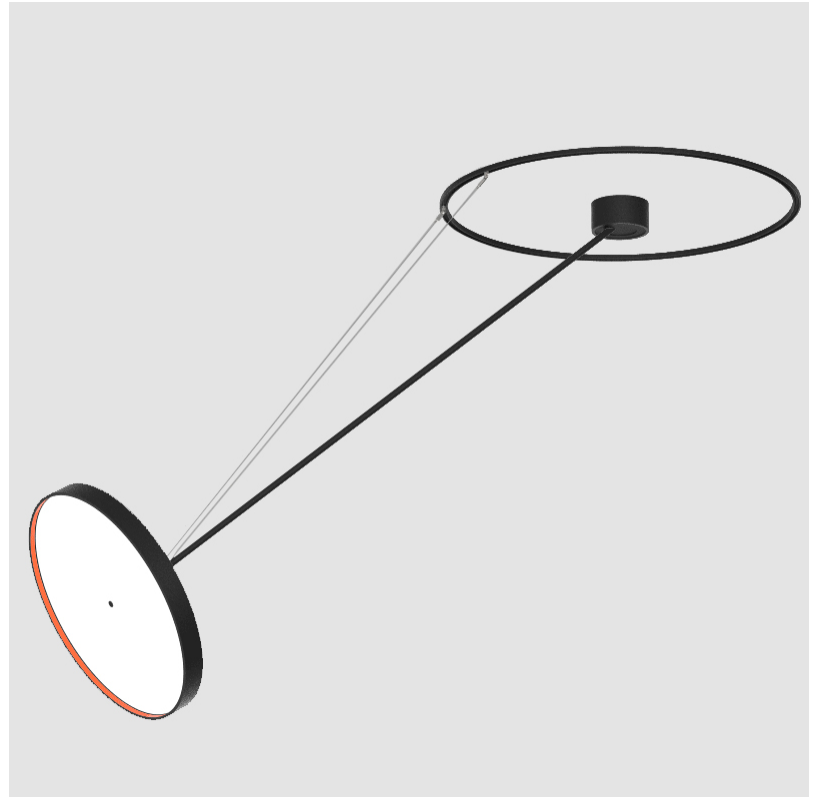

GENERAL

Series: Sign Diva Dancer
Subseries: Sign Diva Dancer Korona
Partner: Prolicht
Division: Architectural
Installation: Suspension
Product Type: Pendant
Mounting Location: Ceiling
Light Distribution: Adjustable

PHYSICAL

Shape: Round
Diameter (mm): 570
Diameter (in): 22 7/16
Height (mm): 1620
Height (in): 63 3/4
Weight (kg): 4.5
Weight (lbs): 9.9
Diffuser: PMMA - Opal / Micro-Prism / Sparkling Secret / Vintage Industrial
Fixture Finish: SSR / BKV / CWI / CRY / HAB / UFT / ITA / RUA / FTG / MYG / LOD / PUS / FRO / FUP / KIA / POP / BLS / SPG / MEY / GOH / CHC / COM / ABZ / JAG / OBR / MOS / ROR
Fixture Material: PMMA / Extruded Aluminum / Steel

ELECTRICAL

Lamp Type: LED (Zhaga Standard)
Input Wattage (W): 58.3
Total Output Wattage (W): 46.9
Dimming: Tri-Mode (Non-Dimming and Phase Dimming (120Vac only) and 0-10V Dimming)
Driver Included: Yes
Driver Location: Integrated
Driver Type: Constant Current - Universal
Driver Class: Class 2
Input Voltage (V): 120 - 277
Constant Current (MA): 350

LED

Color Temperature (°K): 2700 / 3000 / 4000
Max. Delivered Lumen (lm): 5060 / 6320 / 6580
CRI: >90 CRI
Lamp Life (hrs): 50000

OPTICAL

Adjustability: Rotational Canopy 170°; Tilting Canopy ±50°; Tilting Head ±90°

RATINGS AND CERTIFICATIONS

Certified By: Certified for North American Standards
IP rating: IP20